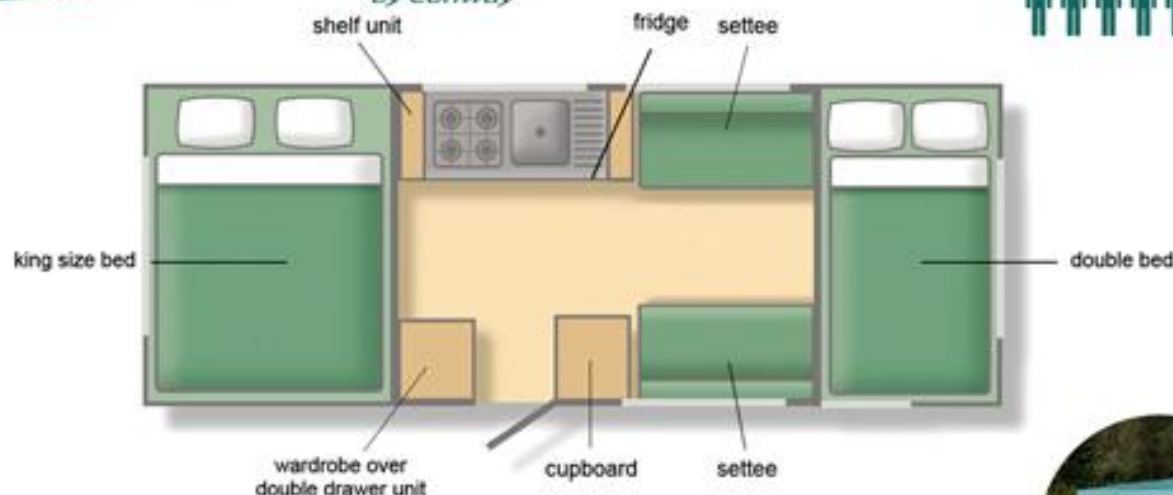

# CRUISER

by Conway

The Conway Cruiser has a fashionable, highly specified interior which enjoys a palette of modern understated neutrals.

Six sleeping berths including one king size bed, fully appointed kitchen area and ample seating provide you with all the comforts of home!