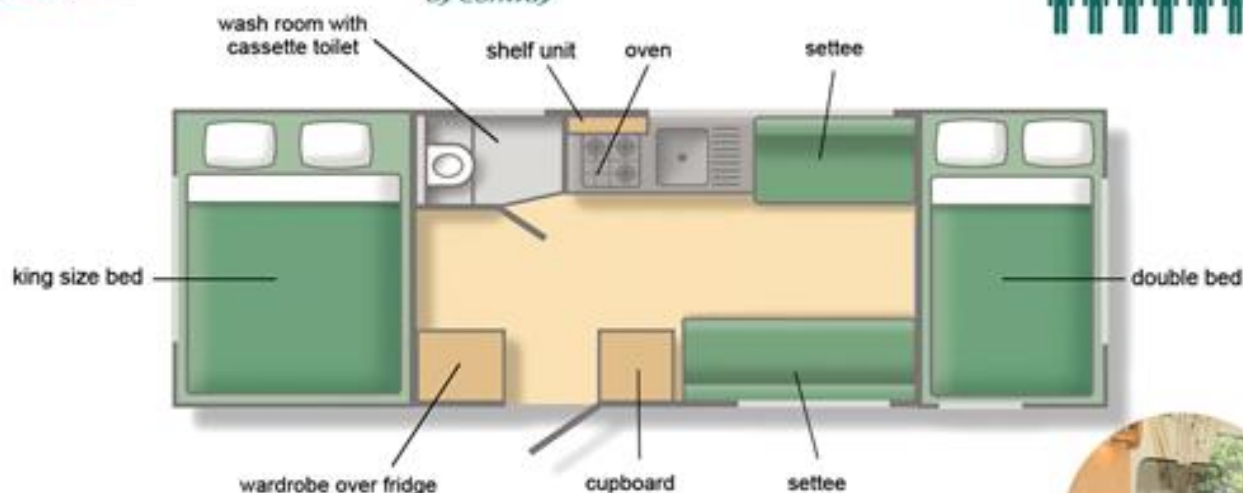

Folded

Overall length	478cm
Overall width	212cm
Internal length	335cm
Internal width	198cm
Towing height	139cm
Wheels	165 x 13"

Erected

Campsite length	600cm
Campsite width	210cm
Interior height	220cm
Bed size one	198 x 137cm
Bed size two	198 x 122cm
Awning width	620cm
Awning depth	250cm

Weights

Ex-works	820kg
Carrying Capacity	180kg
Maximum Gross	1000kg

Specifications

standard equipment

- Three way refrigerator
- Mains electric system
- Battery box
- Interior lights
- Wardrobe
- Shelf unit
- Cassette toilet
- Hand basin
- Oven
- Water heater
- Bound edge carpet
- Scatter cushions

Please note:

Your supplying dealership may add up to £295 for delivery and preparation of your camper.

This price list supercedes all previous price lists. Pennine Leisure Products Ltd reserves the right to alter specifications and prices at any time as materials and conditions demand.

Price (inc vat)

Camper	£9295
Awning	£945
Awning extension	£299
Awning extension inner tent	£89
Awning extension divider	£89
Bedskirts (pair)	£219
Blown air heater (truma)	£499
Rear Mounted Cycle Rack	£149
Space saver heater	£299
Outdoor Storage cover	£159
Alloy wheel upgrade (pair)	£299